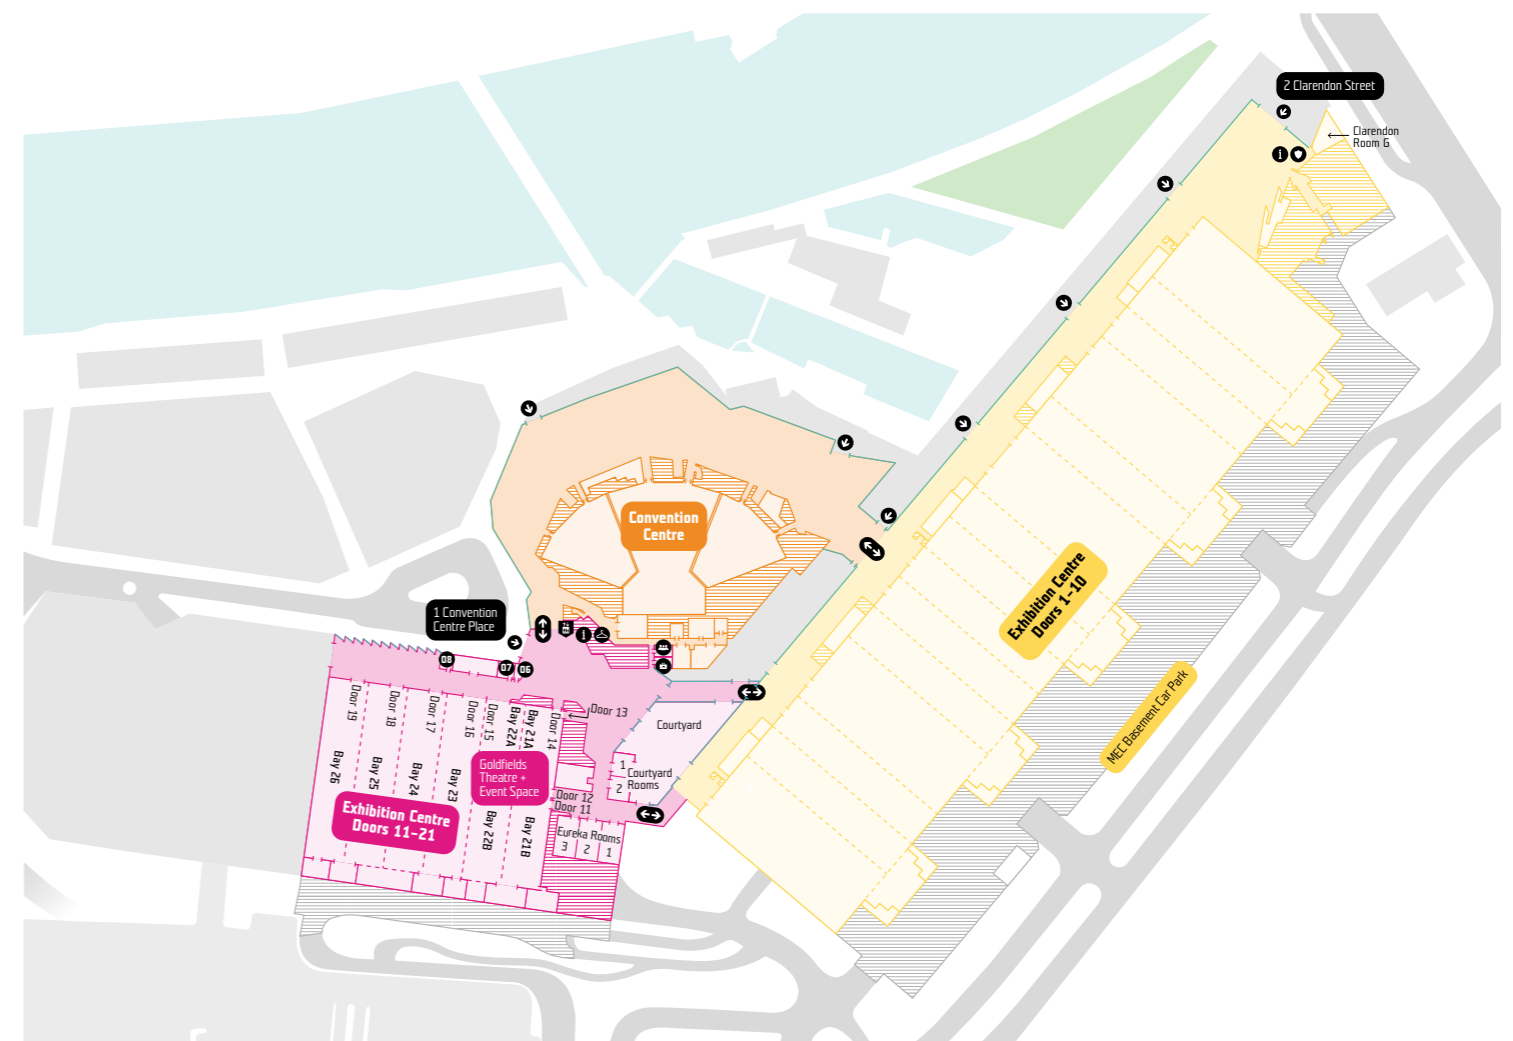

MCEC Venue Map

Melbourne Convention Exhibition Centre – Ground

For more information visit mcec.com.au

MCEC Venue Map

Melbourne
Convention
Centre

Ground

Level 1

Level 2

MCEC Venue Map

Melbourne
Exhibition
Centre

Ground Exhibition Bays

Ground Meeting Rooms

For more
information visit
mcec.com.au

MCEC Venue Map

Melbourne
Exhibition
Centre

Level 1