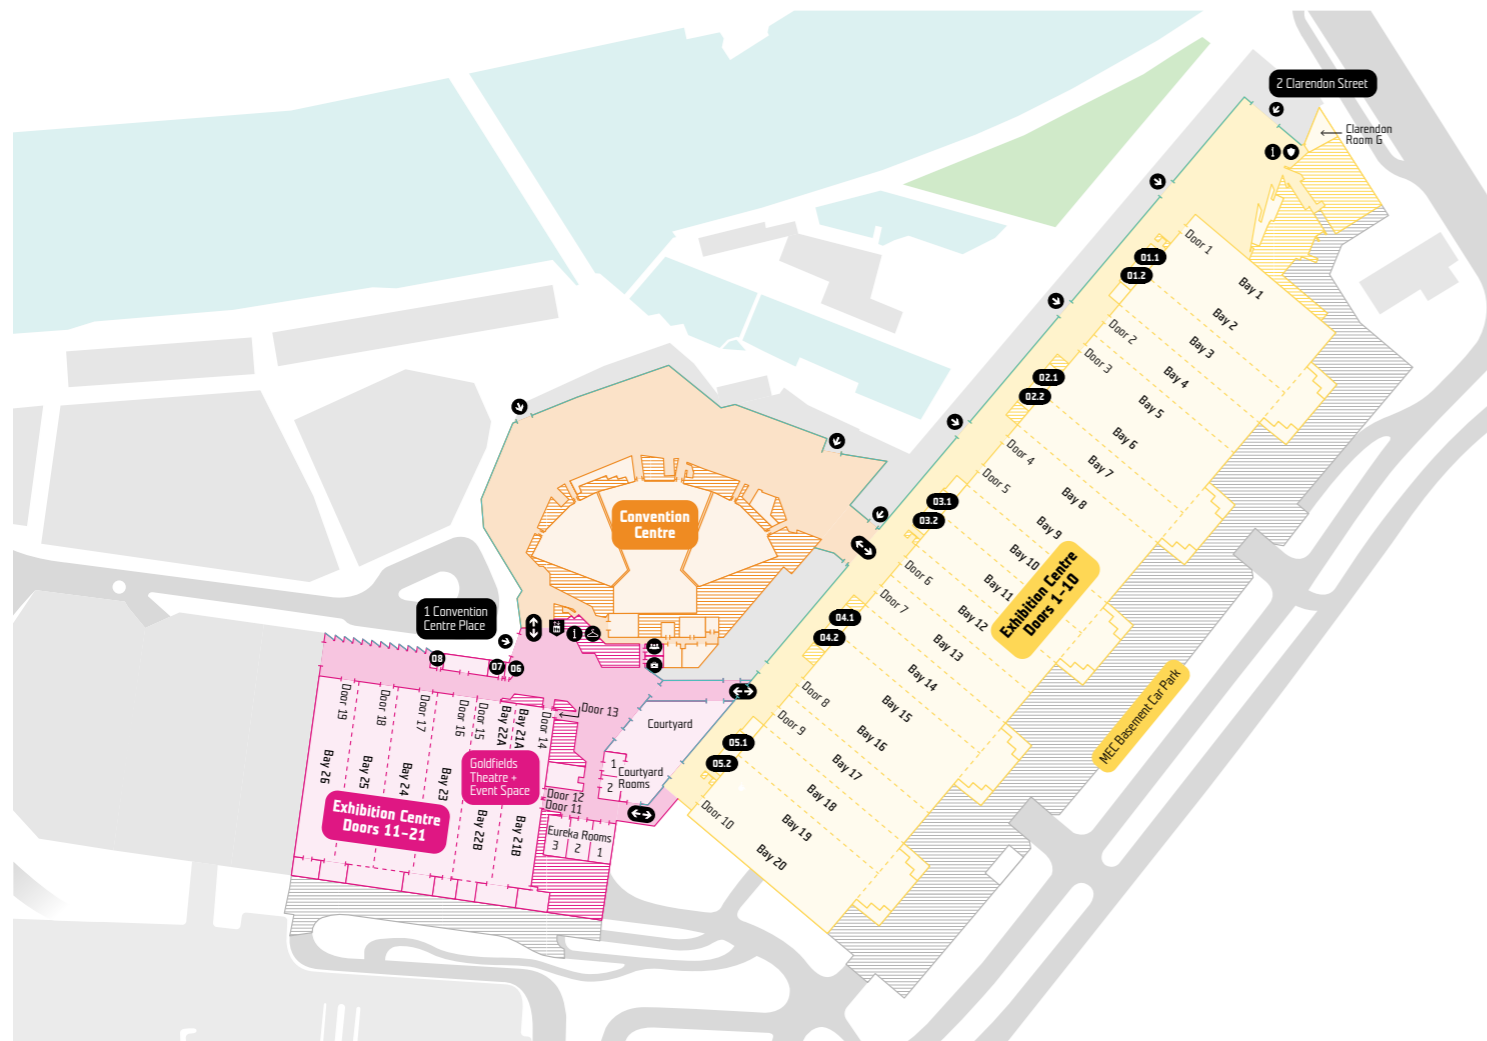

MCEC Venue Map

Melbourne Convention Exhibition Centre – Ground

For more information visit mcec.com.au

MCEC Venue Map

Melbourne
Convention
Centre

Ground

Level 1

Level 2

MCEC Venue Map

Melbourne
Exhibition
Centre

Ground Exhibition Bays

Ground Meeting Rooms

For more
information visit
mcec.com.au

MCEC Venue Map

Melbourne
Exhibition
Centre

Level 1