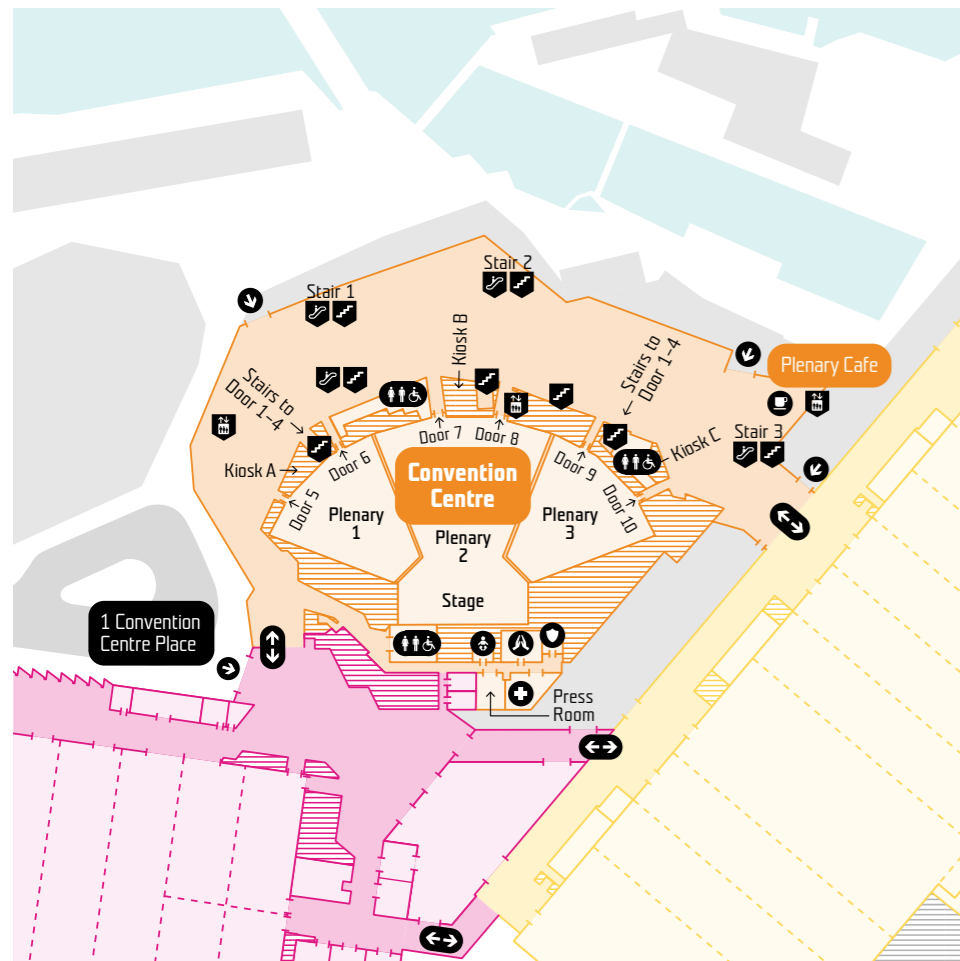

MCEC Venue Map

Melbourne Convention Exhibition Centre – Ground

For more information visit mcec.com.au

MCEC Venue Map

Melbourne
Convention
Centre

Ground

Level 1

Level 2

MCEC Venue Map

Melbourne
Exhibition
Centre

Ground Exhibition Bays

Ground Meeting Rooms

For more
information visit
mcec.com.au

MCEC Venue Map

Melbourne
Exhibition
Centre

Level 1