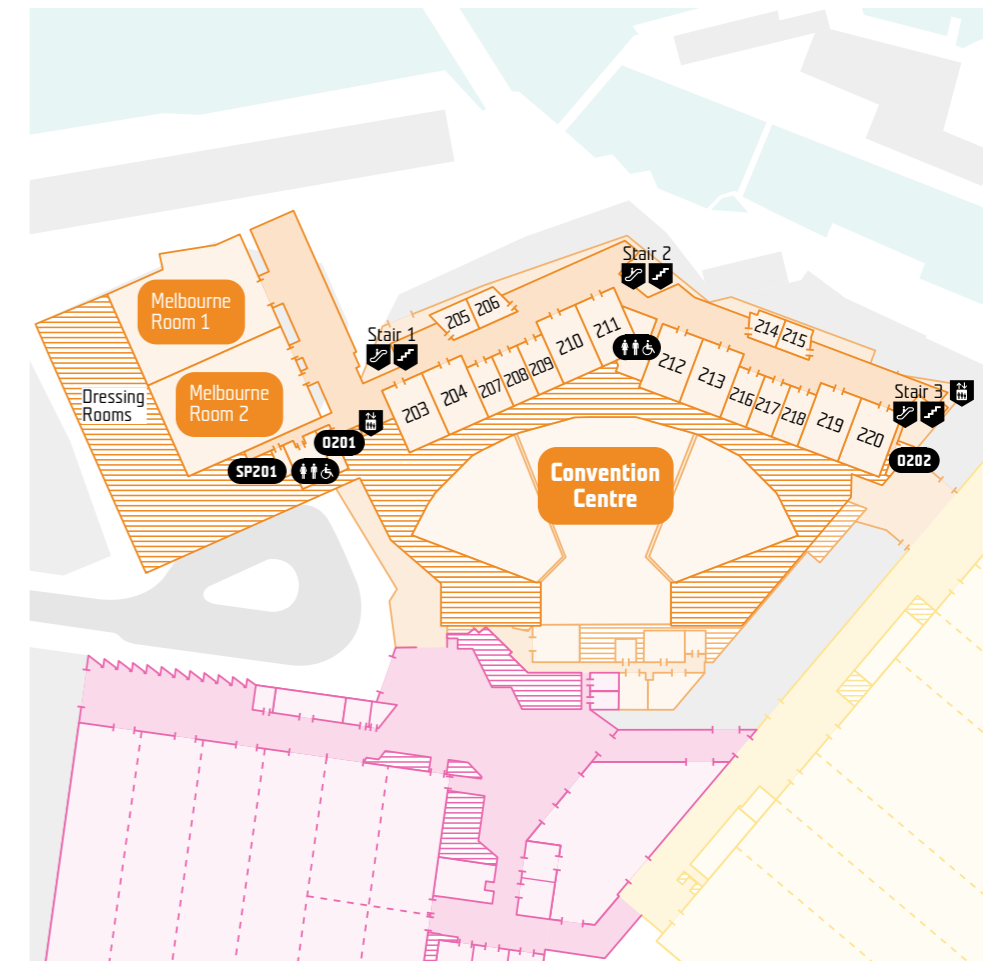

MCEC Venue Map

Melbourne Convention Exhibition Centre – Ground

For more information visit mcec.com.au

MCEC Venue Map

Melbourne
Convention
Centre

Ground

Level 1

Level 2

MCEC Venue Map

Melbourne
Exhibition
Centre

Ground Exhibition Bays

Ground Meeting Rooms

For more
information visit
mcec.com.au

MCEC Venue Map

Melbourne
Exhibition
Centre

Level 1