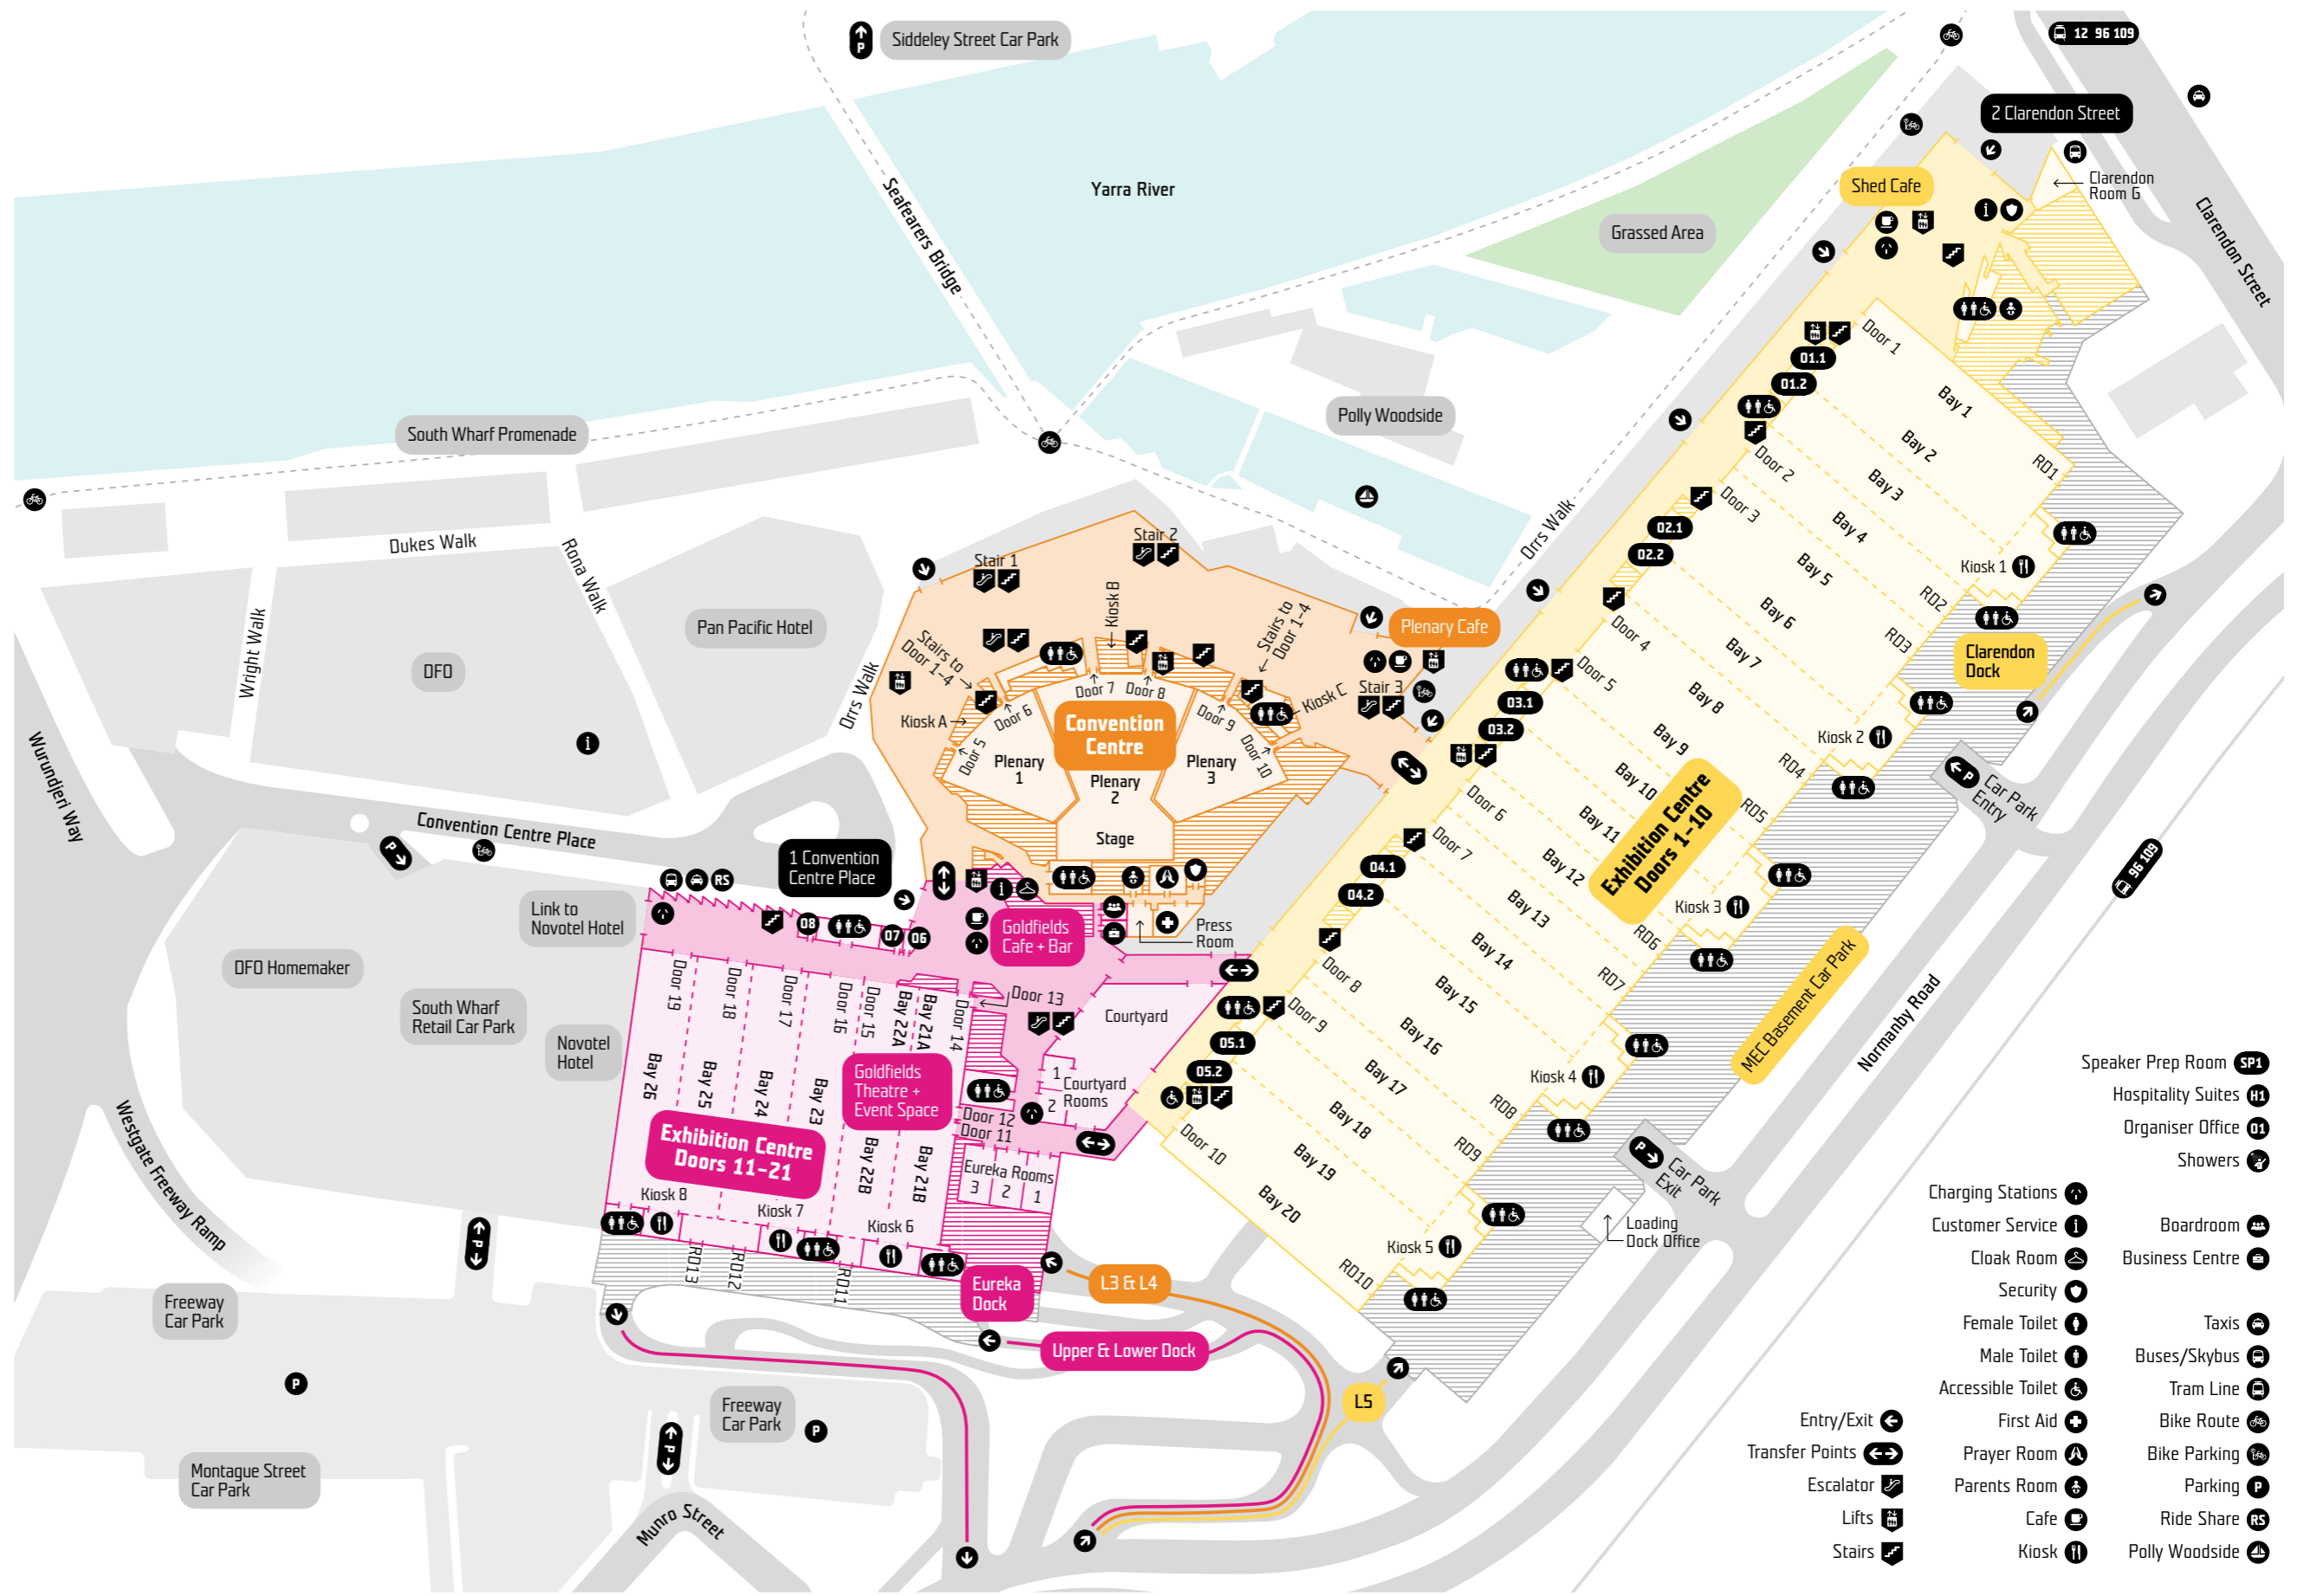

MCEC Venue Map

Melbourne Convention Exhibition Centre – Ground

For more information visit mcec.com.au

MCEC Venue Map

Melbourne
Convention
Centre

Ground

Level 1

Level 2

MCEC Venue Map

Melbourne
Exhibition
Centre

Ground Exhibition Bays

Ground Meeting Rooms

For more
information visit
mcec.com.au

MCEC Venue Map

Melbourne
Exhibition
Centre

Level 1