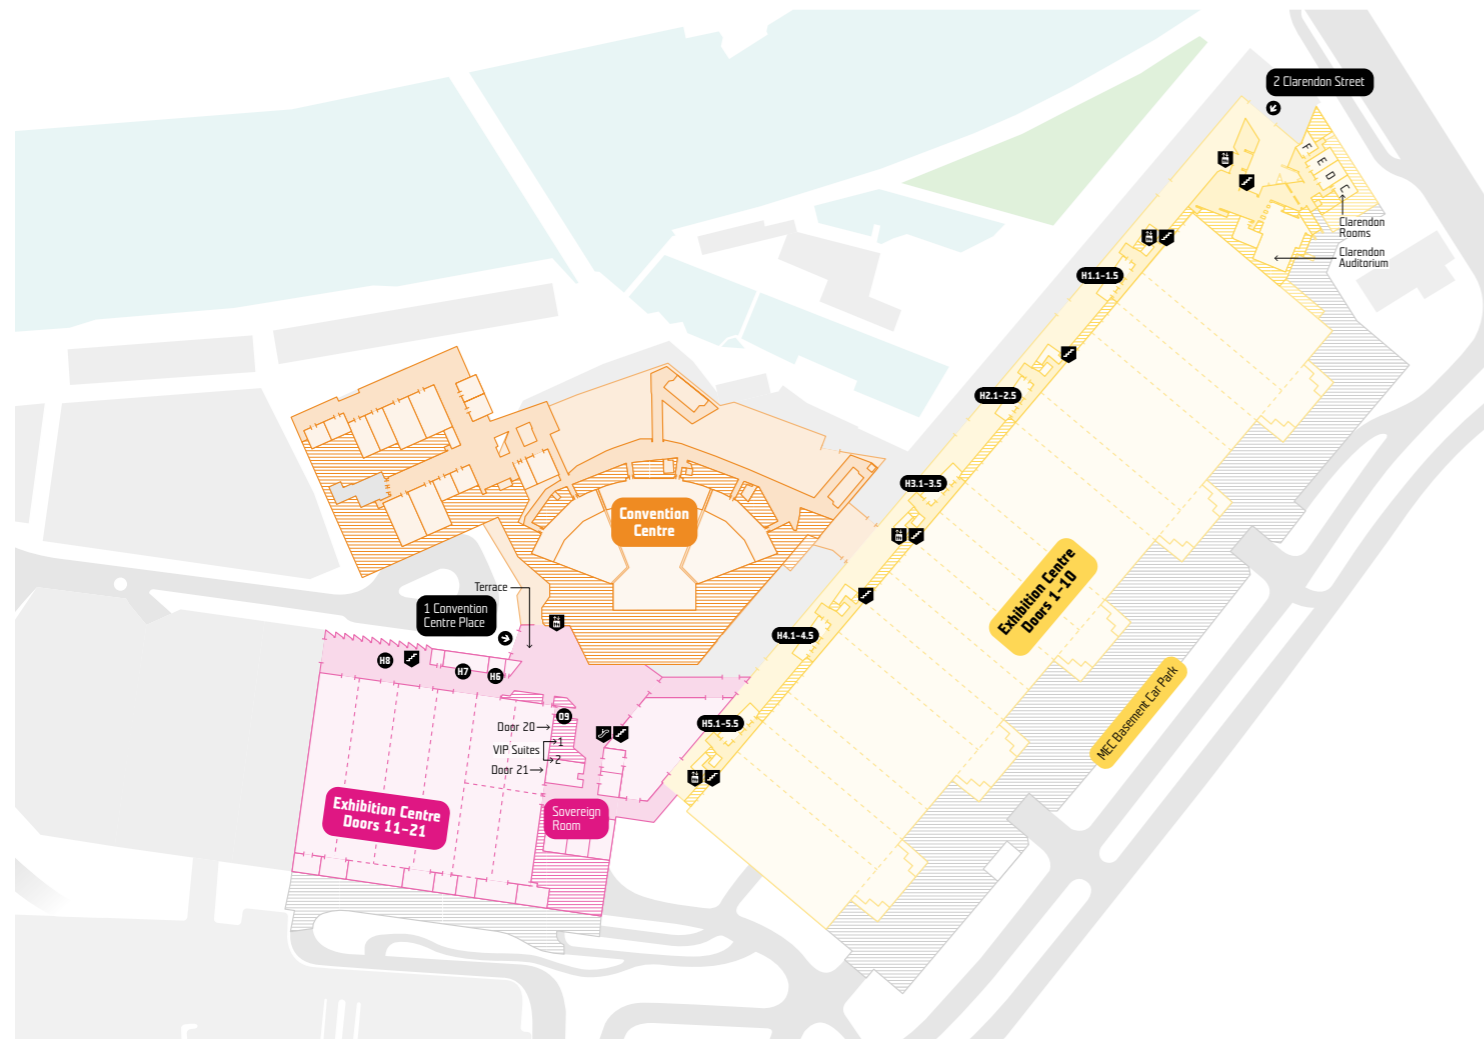

MCEC Venue Map

Melbourne Convention Exhibition Centre – Ground

For more information visit mcec.com.au

MCEC Venue Map

Melbourne
Convention
Centre

Ground

Level 1

Level 2

MCEC Venue Map

Melbourne
Exhibition
Centre

Ground Exhibition Bays

Ground Meeting Rooms

For more
information visit
mcec.com.au

MCEC Venue Map

Melbourne
Exhibition
Centre

Level 1