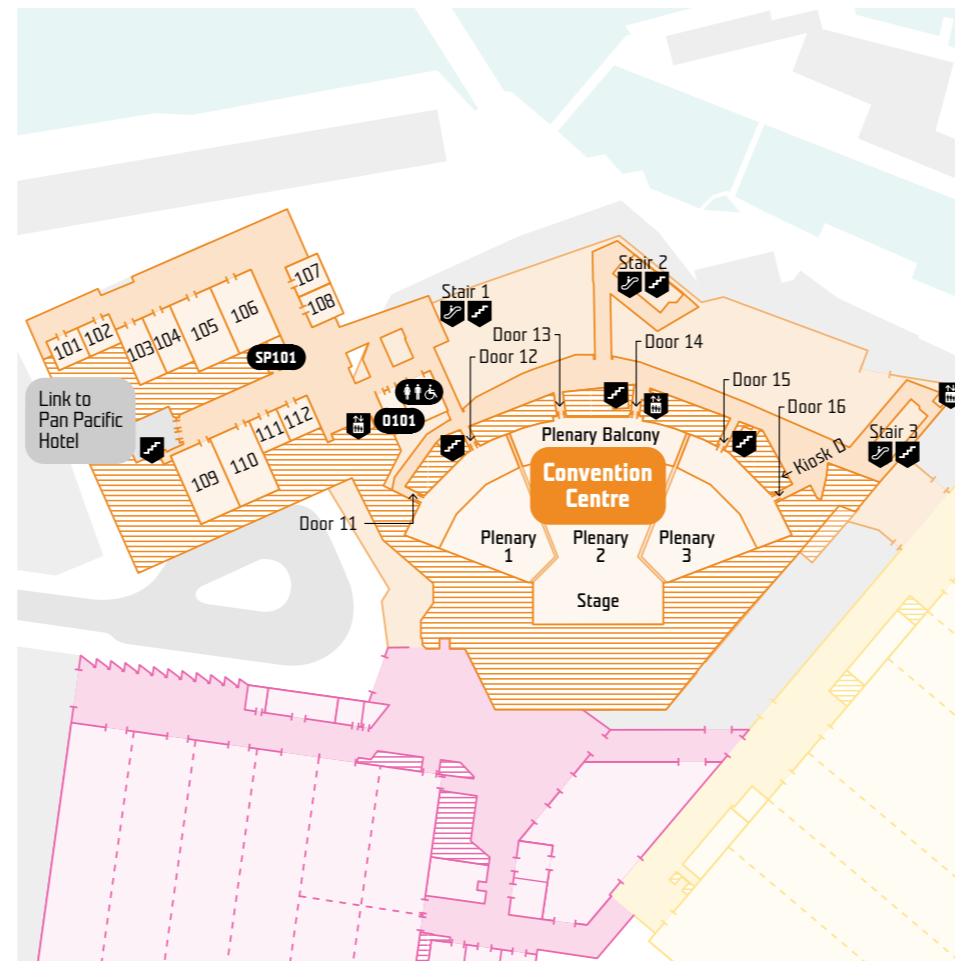

MCEC Venue Map

Melbourne Convention Exhibition Centre – Ground

For more information visit mcec.com.au

MCEC Venue Map

Melbourne
Convention
Centre

Ground

Level 1

Level 2

MCEC Venue Map

Melbourne
Exhibition
Centre

Ground Exhibition Bays

Ground Meeting Rooms

For more
information visit
mcec.com.au

MCEC Venue Map

Melbourne
Exhibition
Centre

Level 1