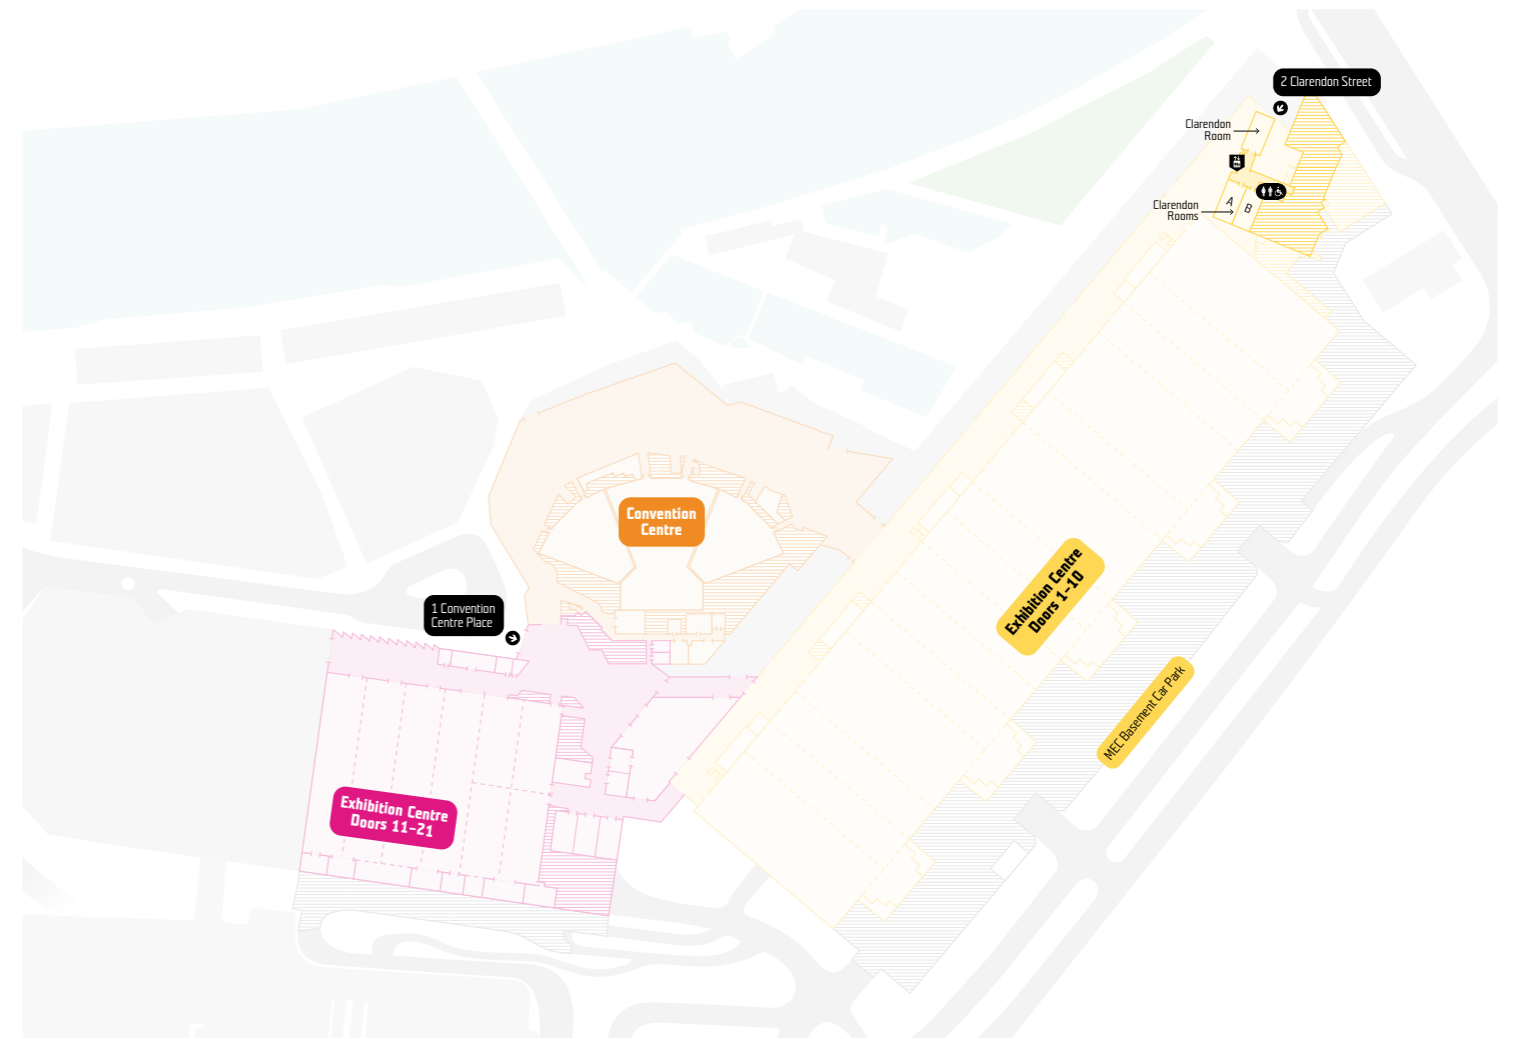

MCEC Venue Map

Melbourne Convention Exhibition Centre – Ground

For more information visit mcec.com.au

MCEC Venue Map

Melbourne
Convention
Centre

Ground

Level 1

Level 2

MCEC Venue Map

Melbourne
Exhibition
Centre

Ground Exhibition Bays

Ground Meeting Rooms

For more
information visit
mcec.com.au

MCEC Venue Map

Melbourne
Exhibition
Centre

Level 1